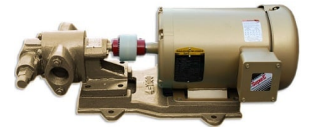

100' PVC SUCTION HOSE 1.25

SKU: shose125100

Price: ~~\$280.00~~ \$266.00

Add to Cart

Categories: [Misc. Pump Products](#) |

SPECIFICATIONS

Weight	25 lbs
Dimensions	20 x 20 x 20 in

RELATED PRODUCTS

HD Portable Oil Transfer Pump - Massive Gears

1.5HP ABB ACS 150 VFD

30ft Aluminum Camlock Hose Kit

Industrial Oil Transfer Pump - 25GPM - Single Phase

Since 2009, we have been supplying portable and stationary pumps for moving all types of oil. Oil cleaning centrifuges are also important tools to re-use oil as fuel or lubricant.