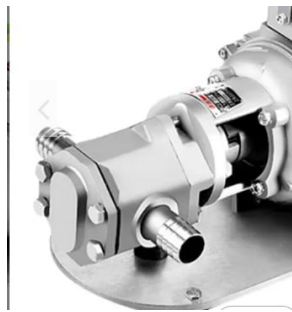

## 100' PVC SUCTION HOSE 1.25

SKU: shose125100

Price: ~~\$280.00~~ \$266.00

Add to Cart

Categories: [Misc. Pump Products](#) |

### SPECIFICATIONS

Weight	25 lbs
Dimensions	20 x 20 x 20 in

### RELATED PRODUCTS

12-48v Variable Speed Controller

Stainless Steel 12GPM Oil Transfer Pump Head

Extreme Oil Centrifuge

HD Portable Oil Transfer Pump - Massive Gears

Since 2009, we have been supplying portable and stationary pumps for moving all types of oil. Oil cleaning centrifuges are also important tools to re-use oil as fuel or lubricant.