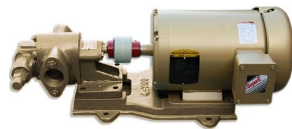

**100' PVC SUCTION HOSE 1.25**

**SKU:** shose125100

**Price:** ~~\$280.00~~ \$266.00

**Add to Cart**

**Categories:** [Misc. Pump Products](#) |

**SPECIFICATIONS**

<b>Weight</b>	25 lbs
<b>Dimensions</b>	20 x 20 x 20 in

**RELATED PRODUCTS**

**1.5HP ABB ACS 150 VFD**

**Industrial Oil Transfer Pump - 25GPM - Single Phase**

**Stainless Steel 12GPM Oil Transfer Pump Head**

**39 GPM Digital Oil Flow Meter 1.5"**

Since 2009, we have been supplying portable and stationary pumps for moving all types of oil. Oil cleaning centrifuges are also important tools to re-use oil as fuel or lubricant.