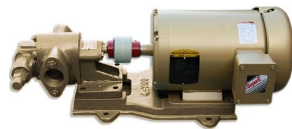

100' PVC SUCTION HOSE 1.25

SKU: shose125100

Price: ~~\$280.00~~ \$266.00

Add to Cart

Categories: [Misc. Pump Products](#) |

SPECIFICATIONS

Weight	25 lbs
Dimensions	20 x 20 x 20 in

RELATED PRODUCTS

3 Phase Gear Pump Motor - Brook Crompton

Industrial Oil Transfer Pump - 25GPM -3 Phase

Stainless Steel 12GPM Oil Transfer Pump Head

HD Portable Oil Transfer Pump - Massive Gears

Since 2009, we have been supplying portable and stationary pumps for moving all types of oil. Oil cleaning centrifuges are also important tools to re-use oil as fuel or lubricant.