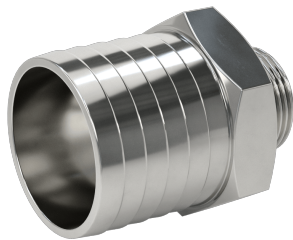

## 100' PVC SUCTION HOSE 1.25

SKU: shose125100

Price: ~~\$280.00~~ \$266.00

Add to Cart

Categories: [Misc. Pump Products](#) |

### SPECIFICATIONS

<b>Weight</b>	25 lbs
<b>Dimensions</b>	20 x 20 x 20 in

### RELATED PRODUCTS

30ft Aluminum Camlock Hose Kit

2" Hose Barb to 1" NPT Adapter Stainless

12-48v Variable Speed Controller

Replacement Thermostat

Since 2009, we have been supplying portable and stationary pumps for moving all types of oil. Oil cleaning centrifuges are also important tools to re-use oil as fuel or lubricant.