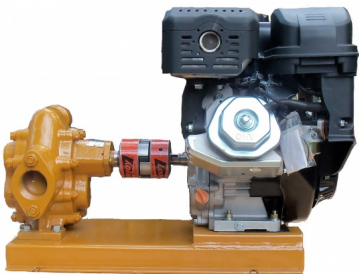

Move Oil Fast — Up to 125 GPM!

Our rugged gas-powered oil transfer pump is built for speed, power, and reliability. Perfect for moving oil, diesel, biodiesel, or waste oil at lightning pace.

Use it standalone or pair with bag filters to create a **portable filtration skid**.

Electric start, 24 HP twin-cylinder engine

Categories: [Diesel Pumps](#), [Light Oil Pumps](#) |