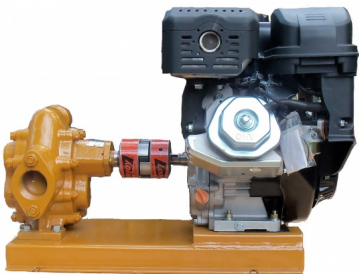

### Move Oil Fast — Up to 125 GPM!

Our rugged gas-powered oil transfer pump is built for speed, power, and reliability. Perfect for moving oil, diesel, biodiesel, or waste oil at lightning pace.

Use it standalone or pair with bag filters to create a **portable filtration skid**.

**Electric start, 24 HP twin-cylinder engine**

Categories: [Diesel Pumps](#), [Light Oil Pumps](#) |

## SPECIFICATIONS

Speed	60GPM
-------	-------

<b>Fluid</b>	Diesel or Light Oils
<b>Voltage</b>	Gas

**PRODUCT DESCRIPTION**

**Heavy-Duty Gas Powered Oil Transfer Pump**

Move oil, diesel, biodiesel, or waste oil at **lightning-fast speeds** with our rugged, gas-powered transfer pump. Built for industrial performance and portability, this powerhouse delivers up to **125 GPM**—making it perfect for high-volume transfers or use in custom **filtration skids** with bag filters.

Designed for reliability, durability, and serious flow. You won't be disappointed—this is **the best small transfer pump on the market.**

**Features & Specifications:**

- **Flow Rate:** 60–125 GPM
- **Engine:** 24 HP V-Twin, 2-cylinder gasoline engine
- **Start Type:** Electric start (battery not included)
- **Fuel System:** Engine does not include a built-in fuel tank
- **Pressure Relief:** Factory set to 90 PSI
- **Connections:** 2" NPT inlet and outlet
- **Hose Requirements:** Minimum 2" hose (3" recommended for diesel or oil)
- **Optional Power:** Available with 3-phase electric motor
- **Weight:** 215 lbs net / 300 lbs shipping
- **Shipping:** Ships via motor freight