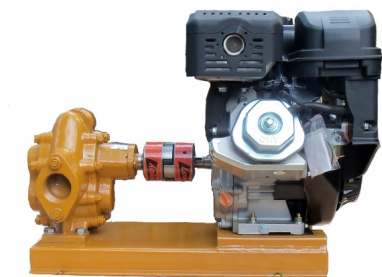

100GPM OIL AND DIESEL PUMP - GAS ENGINE

SKU: N/A

Price: ~~\$4,700.00~~ \$4,465.00

Add to Cart

Move Oil Fast — Up to 125 GPM!

Our rugged gas-powered oil transfer pump is built for speed, power, and reliability. Perfect for moving oil, diesel, biodiesel, or waste oil at lightning pace.

Use it standalone or pair with bag filters to create a **portable filtration skid**.

Electric start, 24 HP twin-cylinder engine

Categories: [Diesel Pumps](#), [Light Oil Pumps](#) |

SPECIFICATIONS

Speed	60GPM
-------	-------

Fluid	Diesel or Light Oils
Voltage	Gas

PRODUCT DESCRIPTION

Heavy-Duty Gas Powered Oil Transfer Pump

Move oil, diesel, biodiesel, or waste oil at **lightning-fast speeds** with our rugged, gas-powered transfer pump. Built for industrial performance and portability, this powerhouse delivers up to **125 GPM**—making it perfect for high-volume transfers or use in custom **filtration skids** with bag filters.

Designed for reliability, durability, and serious flow. You won't be disappointed—this is **the best small transfer pump on the market.**

Features & Specifications:

- **Flow Rate:** 60–125 GPM
- **Engine:** 24 HP V-Twin, 2-cylinder gasoline engine
- **Start Type:** Electric start (battery not included)
- **Fuel System:** Engine does not include a built-in fuel tank
- **Pressure Relief:** Factory set to 90 PSI
- **Connections:** 2" NPT inlet and outlet
- **Hose Requirements:** Minimum 2" hose (3" recommended for diesel or oil)
- **Optional Power:** Available with 3-phase electric motor
- **Weight:** 215 lbs net / 300 lbs shipping
- **Shipping:** Ships via motor freight