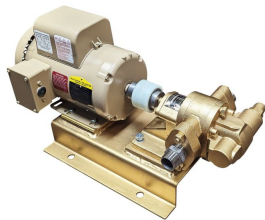

Industrial 15GPM with Bypass