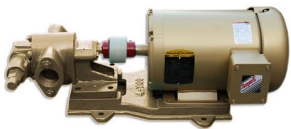

RELATED PRODUCTS

Industrial Oil Transfer Pump - 25GPM - 3 Phase