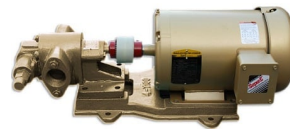

Industrial Oil Transfer Pump - 25GPM - Single Phase