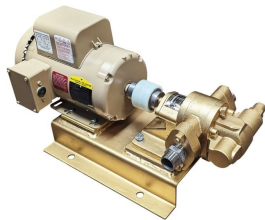

**Industrial 15GPM
with Bypass**

**Mean Green Oil Pump
- 12GPM**