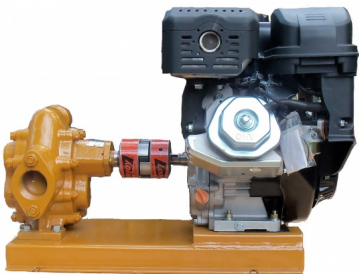

100GPM OIL AND DIESEL PUMP - GAS ENGINE

SKU: N/A

Price: ~~\$4,700.00~~ \$4,465.00

Add to Cart

Move Oil Fast — Up to 125 GPM!

Our rugged gas-powered oil transfer pump is built for speed, power, and reliability. Perfect for moving oil, diesel, biodiesel, or waste oil at lightning pace.

Use it standalone or pair with bag filters to create a **portable filtration skid**.

Electric start, 24 HP twin-cylinder engine

Categories: [Diesel Pumps](#), [Light Oil Pumps](#) |

SPECIFICATIONS

Speed	60GPM
-------	-------

Fluid	Diesel or Light Oils
Voltage	Gas

PRODUCT DESCRIPTION

Heavy-Duty Gas Powered Oil Transfer Pump

Move oil, diesel, biodiesel, or waste oil at **lightning-fast speeds** with our rugged, gas-powered transfer pump. Built for industrial performance and portability, this powerhouse delivers up to **125 GPM**—making it perfect for high-volume transfers or use in custom **filtration skids** with bag filters.

Designed for reliability, durability, and serious flow. You won't be disappointed—this is **the best small transfer pump on the market.**

Features & Specifications:

- **Flow Rate:** 60–125 GPM
- **Engine:** 24 HP V-Twin, 2-cylinder gasoline engine
- **Start Type:** Electric start (battery not included)
- **Fuel System:** Engine does not include a built-in fuel tank
- **Pressure Relief:** Factory set to 90 PSI
- **Connections:** 2" NPT inlet and outlet
- **Hose Requirements:** Minimum 2" hose (3" recommended for diesel or oil)
- **Optional Power:** Available with 3-phase electric motor
- **Weight:** 215 lbs net / 300 lbs shipping
- **Shipping:** Ships via motor freight