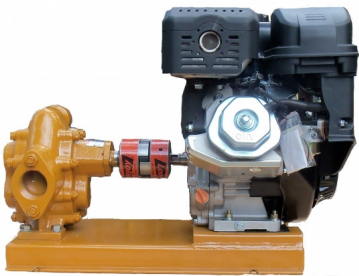

### Move Oil Fast — Up to 125 GPM!

Our rugged gas-powered oil transfer pump is built for speed, power, and reliability. Perfect for moving oil, diesel, biodiesel, or waste oil at lightning pace.

Use it standalone or pair with bag filters to create a **portable filtration skid**.

**Electric start, 24 HP twin-cylinder engine**

Categories: [Diesel Pumps](#), [Light Oil Pumps](#) |

#### Heavy-Duty Gas Powered Oil Transfer Pump

Move oil, diesel, biodiesel, or waste oil at **lightning-fast speeds** with our rugged, gas-powered transfer pump. Built for industrial performance and portability, this powerhouse delivers up to **125 GPM**—making it perfect for high-volume transfers or use in custom **filtration skids** with bag filters.

#### Features & Specifications:

- **Flow Rate:** 60–125 GPM
- **Engine:** 24 HP V-Twin, 2-cylinder gasoline engine
- **Start Type:** Electric start (battery not included)
- **Fuel System:** Engine does not include a built-in fuel tank
- **Pressure Relief:** Factory set to 90 PSI
- **Connections:** 2" NPT inlet and outlet
- **Hose Requirements:** Minimum 2" hose (3" recommended for diesel or oil)
- **Optional Power:** Available with 3-phase electric motor
- **Weight:** 215 lbs net / 300 lbs shipping
- **Shipping:** Ships via motor freight