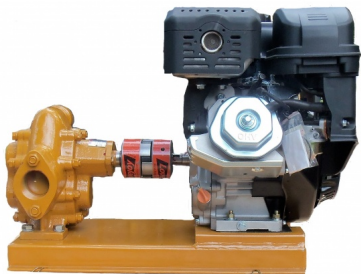

### Move Oil Fast — Up to 125 GPM!

Our rugged gas-powered oil transfer pump is built for speed, power, and reliability. Perfect for moving oil, diesel, biodiesel, or waste oil at lightning pace.

Use it standalone or pair with bag filters to create a **portable filtration skid**.

**Electric start, 24 HP twin-cylinder engine**

Categories: [Diesel Pumps](#), [Light Oil Pumps](#) |

## SPECIFICATIONS

Speed	60GPM
-------	-------

<b>Fluid</b>	Diesel or Light Oils
<b>Voltage</b>	Gas

**PRODUCT DESCRIPTION**

**Heavy-Duty Gas Powered Oil Transfer Pump**

Move oil, diesel, biodiesel, or waste oil at **lightning-fast speeds** with our rugged, gas-powered transfer pump. Built for industrial performance and portability, this powerhouse delivers up to **125 GPM**—making it perfect for high-volume transfers or use in custom **filtration skids** with bag filters.

Designed for reliability, durability, and serious flow. You won't be disappointed—this is **the best small transfer pump on the market.**

**Features & Specifications:**

- **Flow Rate:** 60–125 GPM
- **Engine:** 24 HP V-Twin, 2-cylinder gasoline engine
- **Start Type:** Electric start (battery not included)
- **Fuel System:** Engine does not include a built-in fuel tank
- **Pressure Relief:** Factory set to 90 PSI
- **Connections:** 2" NPT inlet and outlet
- **Hose Requirements:** Minimum 2" hose (3" recommended for diesel or oil)
- **Optional Power:** Available with 3-phase electric motor
- **Weight:** 215 lbs net / 300 lbs shipping
- **Shipping:** Ships via motor freight