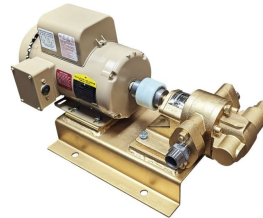

RELATED PRODUCTS

Industrial Oil Transfer Pump - 60GPM

Mean Green Oil Pump - 7GPM

Industrial 15GPM with Bypass

480V Oil Pump 25GPM

Since 2009, we have been supplying portable and stationary pumps for moving all types of oil. Oil cleaning centrifuges are also important tools to re-use oil as fuel or lubricant.

Contact Us:

2121 Natomas Crossing STE 200-218

Sacramento, CA 95835

1-888-959-9311

info@alternativefuelmecca.com