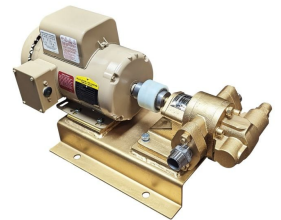

100GPM OIL AND DIESEL PUMP - GAS ENGINE

SKU: N/A

Price: ~~\$4,700.00~~ \$4,465.00

Add to Cart

Move Oil Fast — Up to 125 GPM!

Our rugged gas-powered oil transfer pump is built for speed, power, and reliability. Perfect for moving oil, diesel, biodiesel, or waste oil at lightning pace.

Fluid	Diesel or Light Oils
Voltage	Gas

PRODUCT DESCRIPTION

Heavy-Duty Gas Powered Oil Transfer Pump

Move oil, diesel, biodiesel, or waste oil at **lightning-fast speeds** with our rugged, gas-powered transfer pump. Built for industrial performance and portability, this powerhouse delivers up to **125 GPM**—making it perfect for high-volume transfers or use in custom **filtration skids** with bag filters.

Designed for reliability, durability, and serious flow. You won't be disappointed—this is **the best small transfer pump on the market.**

Features & Specifications:

- **Flow Rate:** 60–125 GPM
- **Engine:** 24 HP V-Twin, 2-cylinder gasoline engine
- **Start Type:** Electric start (battery not included)
- **Fuel System:** Engine does not include a built-in fuel tank
- **Pressure Relief:** Factory set to 90 PSI
- **Connections:** 2" NPT inlet and outlet
- **Hose Requirements:** Minimum 2" hose (3" recommended for diesel or oil)
- **Optional Power:** Available with 3-phase electric motor
- **Weight:** 215 lbs net / 300 lbs shipping
- **Shipping:** Ships via motor freight

RELATED PRODUCTS

12V Oil Pump 1/2HP

Industrial Oil Transfer Pump - 60GPM Max Power

24V Oil Pump 1/2HP

Industrial 15GPM with Bypass

Since 2009, we have been supplying portable and stationary pumps for moving all types of oil. Oil cleaning centrifuges are also important tools to re-use oil as fuel or lubricant.