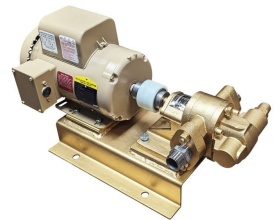

100GPM OIL AND DIESEL PUMP - GAS ENGINE

SKU: N/A

Price: ~~\$4,700.00~~ \$4,465.00

Add to Cart

Move Oil Fast — Up to 125 GPM!

Our rugged gas-powered oil transfer pump is built for speed, power, and reliability. Perfect for moving oil, diesel, biodiesel, or waste oil at lightning pace.

Fluid	Diesel or Light Oils
Voltage	Gas

PRODUCT DESCRIPTION

Heavy-Duty Gas Powered Oil Transfer Pump

Move oil, diesel, biodiesel, or waste oil at **lightning-fast speeds** with our rugged, gas-powered transfer pump. Built for industrial performance and portability, this powerhouse delivers up to **125 GPM**—making it perfect for high-volume transfers or use in custom **filtration skids** with bag filters.

Designed for reliability, durability, and serious flow. You won't be disappointed—this is **the best small transfer pump on the market.**

Features & Specifications:

- **Flow Rate:** 60–125 GPM
- **Engine:** 24 HP V-Twin, 2-cylinder gasoline engine
- **Start Type:** Electric start (battery not included)
- **Fuel System:** Engine does not include a built-in fuel tank
- **Pressure Relief:** Factory set to 90 PSI
- **Connections:** 2" NPT inlet and outlet
- **Hose Requirements:** Minimum 2" hose (3" recommended for diesel or oil)
- **Optional Power:** Available with 3-phase electric motor
- **Weight:** 215 lbs net / 300 lbs shipping
- **Shipping:** Ships via motor freight

RELATED PRODUCTS

Industrial Oil Transfer Pump - 25GPM - Single Phase

12V Oil Pump 3/4HP

480V Oil Pump 25GPM

Industrial 10GPM with Bypass 480V

Since 2009, we have been supplying portable and stationary pumps for moving all types of oil. Oil cleaning centrifuges are also important tools to re-use oil as fuel or lubricant.