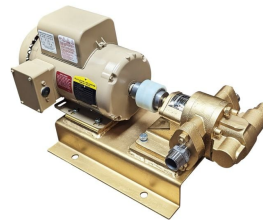

Industrial 8GPM with Bypass