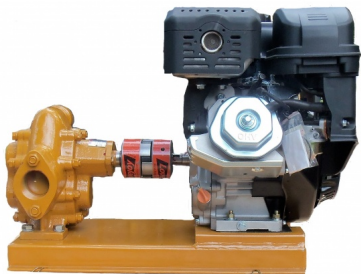

100GPM OIL AND DIESEL PUMP - GAS ENGINE

SKU: N/A

Price: ~~\$4,700.00~~ \$4,465.00

Add to Cart

Move Oil Fast — Up to 125 GPM!

Our rugged gas-powered oil transfer pump is built for speed, power, and reliability. Perfect for moving oil, diesel, biodiesel, or waste oil at lightning pace.

Use it standalone or pair with bag filters to create a **portable filtration skid**.

Electric start, 24 HP twin-cylinder engine

Categories: [Diesel Pumps](#), [Light Oil Pumps](#) |

SPECIFICATIONS

Speed	60GPM
-------	-------

Fluid	Diesel or Light Oils
Voltage	Gas

PRODUCT DESCRIPTION

Heavy-Duty Gas Powered Oil Transfer Pump

Move oil, diesel, biodiesel, or waste oil at **lightning-fast speeds** with our rugged, gas-powered transfer pump. Built for industrial performance and portability, this powerhouse delivers up to **125 GPM**—making it perfect for high-volume transfers or use in custom **filtration skids** with bag filters.

Designed for reliability, durability, and serious flow. You won't be disappointed—this is **the best small transfer pump on the market.**

Features & Specifications:

- **Flow Rate:** 60–125 GPM
- **Engine:** 24 HP V-Twin, 2-cylinder gasoline engine
- **Start Type:** Electric start (battery not included)
- **Fuel System:** Engine does not include a built-in fuel tank
- **Pressure Relief:** Factory set to 90 PSI
- **Connections:** 2" NPT inlet and outlet
- **Hose Requirements:** Minimum 2" hose (3" recommended for diesel or oil)
- **Optional Power:** Available with 3-phase electric motor
- **Weight:** 215 lbs net / 300 lbs shipping
- **Shipping:** Ships via motor freight