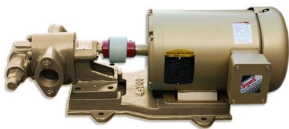

RELATED PRODUCTS

Industrial Oil Transfer Pump - 25GPM - Single Phase