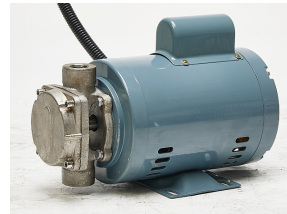

100GPM OIL AND DIESEL PUMP - GAS ENGINE

SKU: N/A

Price: ~~\$4,700.00~~ \$4,465.00

Add to Cart

Move Oil Fast — Up to 125 GPM!

Our rugged gas-powered oil transfer pump is built for speed, power, and reliability. Perfect for moving oil, diesel, biodiesel, or waste oil at lightning pace.

Fluid	Diesel or Light Oils
Voltage	Gas

PRODUCT DESCRIPTION

Heavy-Duty Gas Powered Oil Transfer Pump

Move oil, diesel, biodiesel, or waste oil at **lightning-fast speeds** with our rugged, gas-powered transfer pump. Built for industrial performance and portability, this powerhouse delivers up to **125 GPM**—making it perfect for high-volume transfers or use in custom **filtration skids** with bag filters.

Designed for reliability, durability, and serious flow. You won't be disappointed—this is **the best small transfer pump on the market.**

Features & Specifications:

- **Flow Rate:** 60–125 GPM
- **Engine:** 24 HP V-Twin, 2-cylinder gasoline engine
- **Start Type:** Electric start (battery not included)
- **Fuel System:** Engine does not include a built-in fuel tank
- **Pressure Relief:** Factory set to 90 PSI
- **Connections:** 2" NPT inlet and outlet
- **Hose Requirements:** Minimum 2" hose (3" recommended for diesel or oil)
- **Optional Power:** Available with 3-phase electric motor
- **Weight:** 215 lbs net / 300 lbs shipping
- **Shipping:** Ships via motor freight

RELATED PRODUCTS

Industrial Oil Transfer Pump - 25GPM - Single Phase

25GPM Portable Oil Transfer Pump - Massive Gears

Fryer Oil Circulation Pump - Stainless

480V Oil Pump at 25GPM - Extreme Heat

Since 2009, we have been supplying portable and stationary pumps for moving all types of oil. Oil cleaning centrifuges are also important tools to re-use oil as fuel or lubricant.