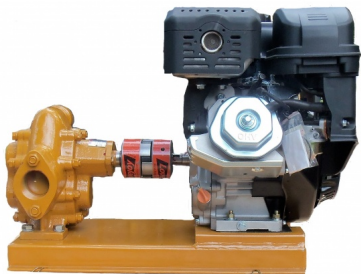

### Move Oil Fast — Up to 125 GPM!

Our rugged gas-powered oil transfer pump is built for speed, power, and reliability. Perfect for moving oil, diesel, biodiesel, or waste oil at lightning pace.

Use it standalone or pair with bag filters to create a **portable filtration skid**.

**Electric start, 24 HP twin-cylinder engine**

Categories: [Diesel Pumps](#), [Light Oil Pumps](#) |

### Heavy-Duty Gas Powered Oil Transfer Pump

Move oil, diesel, biodiesel, or waste oil at **lightning-fast speeds** with our rugged, gas-powered transfer pump. Built for industrial performance and portability, this powerhouse delivers up to **125 GPM**—making it perfect for high-volume transfers or use in custom **filtration skids** with bag filters.

#### Features & Specifications:

- **Flow Rate:** 60–125 GPM
- **Engine:** 24 HP V-Twin, 2-cylinder gasoline engine
- **Start Type:** Electric start (battery not included)
- **Fuel System:** Engine does not include a built-in fuel tank
- **Pressure Relief:** Factory set to 90 PSI
- **Connections:** 2" NPT inlet and outlet
- **Hose Requirements:** Minimum 2" hose (3" recommended for diesel or oil)
- **Optional Power:** Available with 3-phase electric motor
- **Weight:** 215 lbs net / 300 lbs shipping
- **Shipping:** Ships via motor freight