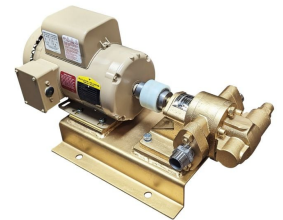

100GPM OIL AND DIESEL PUMP - GAS ENGINE

SKU: N/A

Price: ~~\$4,700.00~~ \$4,465.00

Add to Cart

Move Oil Fast — Up to 125 GPM!

Our rugged gas-powered oil transfer pump is built for speed, power, and reliability. Perfect for moving oil, diesel, biodiesel, or waste oil at lightning pace.

Fluid	Diesel or Light Oils
Voltage	Gas

PRODUCT DESCRIPTION

Heavy-Duty Gas Powered Oil Transfer Pump

Move oil, diesel, biodiesel, or waste oil at **lightning-fast speeds** with our rugged, gas-powered transfer pump. Built for industrial performance and portability, this powerhouse delivers up to **125 GPM**—making it perfect for high-volume transfers or use in custom **filtration skids** with bag filters.

Designed for reliability, durability, and serious flow. You won't be disappointed—this is **the best small transfer pump on the market.**

Features & Specifications:

- **Flow Rate:** 60–125 GPM
- **Engine:** 24 HP V-Twin, 2-cylinder gasoline engine
- **Start Type:** Electric start (battery not included)
- **Fuel System:** Engine does not include a built-in fuel tank
- **Pressure Relief:** Factory set to 90 PSI
- **Connections:** 2" NPT inlet and outlet
- **Hose Requirements:** Minimum 2" hose (3" recommended for diesel or oil)
- **Optional Power:** Available with 3-phase electric motor
- **Weight:** 215 lbs net / 300 lbs shipping
- **Shipping:** Ships via motor freight

RELATED PRODUCTS

12V Oil Pump 3/4HP

Mean Green Oil Pump - 7GPM

50Hz Oil and Diesel 80 liters/min

Industrial 8GPM with Bypass

Since 2009, we have been supplying portable and stationary pumps for moving all types of oil. Oil cleaning centrifuges are also important tools to re-use oil as fuel or lubricant.