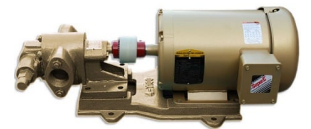

100GPM OIL AND DIESEL PUMP - GAS ENGINE

SKU: N/A

Price: ~~\$4,700.00~~ \$4,465.00

Add to Cart

Move Oil Fast — Up to 125 GPM!

Our rugged gas-powered oil transfer pump is built for speed, power, and reliability. Perfect for moving oil, diesel, biodiesel, or waste oil at lightning pace.

Fluid	Diesel or Light Oils
Voltage	Gas

PRODUCT DESCRIPTION

Heavy-Duty Gas Powered Oil Transfer Pump

Move oil, diesel, biodiesel, or waste oil at **lightning-fast speeds** with our rugged, gas-powered transfer pump. Built for industrial performance and portability, this powerhouse delivers up to **125 GPM**—making it perfect for high-volume transfers or use in custom **filtration skids** with bag filters.

Designed for reliability, durability, and serious flow. You won't be disappointed—this is **the best small transfer pump on the market.**

Features & Specifications:

- **Flow Rate:** 60–125 GPM
- **Engine:** 24 HP V-Twin, 2-cylinder gasoline engine
- **Start Type:** Electric start (battery not included)
- **Fuel System:** Engine does not include a built-in fuel tank
- **Pressure Relief:** Factory set to 90 PSI
- **Connections:** 2" NPT inlet and outlet
- **Hose Requirements:** Minimum 2" hose (3" recommended for diesel or oil)
- **Optional Power:** Available with 3-phase electric motor
- **Weight:** 215 lbs net / 300 lbs shipping
- **Shipping:** Ships via motor freight

RELATED PRODUCTS

Industrial 10GPM with Bypass 480V

12V Oil Pump 3/4HP

230V 3 Phase Oil Pump 12GPM - 1HP

Industrial Oil Transfer Pump - 25GPM - Single Phase

Since 2009, we have been supplying portable and stationary pumps for moving all types of oil. Oil cleaning centrifuges are also important tools to re-use oil as fuel or lubricant.