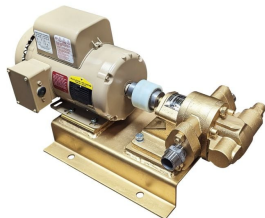

Industrial 8GPM with Bypass

Mean Green Oil Pump - 12GPM