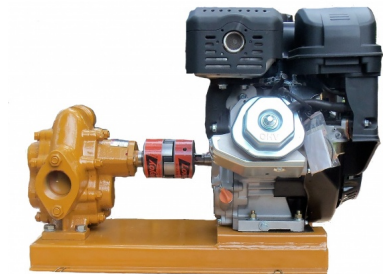

100GPM OIL AND DIESEL PUMP - GAS ENGINE

SKU: N/A

Price: ~~\$4,700.00~~ \$4,465.00

Add to Cart

Move Oil Fast — Up to 125 GPM!

Our rugged gas-powered oil transfer pump is built for speed, power, and reliability. Perfect for moving oil, diesel, biodiesel, or waste oil at lightning pace.

Use it standalone or pair with bag filters to create a **portable filtration skid**.

Electric start, 24 HP twin-cylinder engine

Categories: [Diesel Pumps](#), [Light Oil Pumps](#) |

SPECIFICATIONS

| | |
|-------|-------|
| Speed | 60GPM |
|-------|-------|

| | |
|----------------|----------------------|
| Fluid | Diesel or Light Oils |
| Voltage | Gas |

PRODUCT DESCRIPTION

Heavy-Duty Gas Powered Oil Transfer Pump

Move oil, diesel, biodiesel, or waste oil at **lightning-fast speeds** with our rugged, gas-powered transfer pump. Built for industrial performance and portability, this powerhouse delivers up to **125 GPM**—making it perfect for high-volume transfers or use in custom **filtration skids** with bag filters.

Designed for reliability, durability, and serious flow. You won't be disappointed—this is **the best small transfer pump on the market.**

Features & Specifications:

- **Flow Rate:** 60–125 GPM
- **Engine:** 24 HP V-Twin, 2-cylinder gasoline engine
- **Start Type:** Electric start (battery not included)
- **Fuel System:** Engine does not include a built-in fuel tank
- **Pressure Relief:** Factory set to 90 PSI
- **Connections:** 2" NPT inlet and outlet
- **Hose Requirements:** Minimum 2" hose (3" recommended for diesel or oil)
- **Optional Power:** Available with 3-phase electric motor
- **Weight:** 215 lbs net / 300 lbs shipping
- **Shipping:** Ships via motor freight