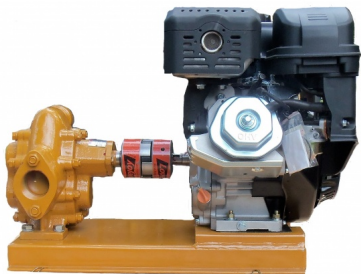

SPECIFICATIONS

Speed	60GPM