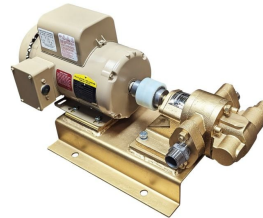

Industrial 15GPM with Bypass