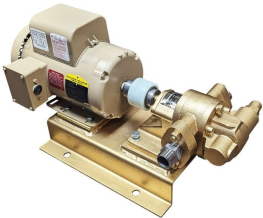

RELATED PRODUCTS

Industrial 10GPM with Bypass 480V