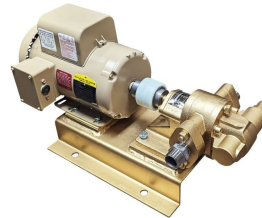

Industrial 8GPM with Bypass