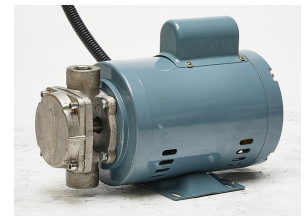

100GPM OIL AND DIESEL PUMP - GAS ENGINE

SKU: N/A

Price: ~~\$4,700.00~~ \$4,465.00

Add to Cart

Move Oil Fast — Up to 125 GPM!

Our rugged gas-powered oil transfer pump is built for speed, power, and reliability. Perfect for moving oil, diesel, biodiesel, or waste oil at lightning pace.

Fluid	Diesel or Light Oils
Voltage	Gas

PRODUCT DESCRIPTION

Heavy-Duty Gas Powered Oil Transfer Pump

Move oil, diesel, biodiesel, or waste oil at **lightning-fast speeds** with our rugged, gas-powered transfer pump. Built for industrial performance and portability, this powerhouse delivers up to **125 GPM**—making it perfect for high-volume transfers or use in custom **filtration skids** with bag filters.

Designed for reliability, durability, and serious flow. You won't be disappointed—this is **the best small transfer pump on the market.**

Features & Specifications:

- **Flow Rate:** 60–125 GPM
- **Engine:** 24 HP V-Twin, 2-cylinder gasoline engine
- **Start Type:** Electric start (battery not included)
- **Fuel System:** Engine does not include a built-in fuel tank
- **Pressure Relief:** Factory set to 90 PSI
- **Connections:** 2" NPT inlet and outlet
- **Hose Requirements:** Minimum 2" hose (3" recommended for diesel or oil)
- **Optional Power:** Available with 3-phase electric motor
- **Weight:** 215 lbs net / 300 lbs shipping
- **Shipping:** Ships via motor freight

RELATED PRODUCTS

**50Hz Oil and Diesel
80 liters/min**

**Industrial 10GPM
with Bypass 480V**

**24GPM 12V Oil
Transfer Pump**

**Fryer Oil Circulation
Pump - Stainless**

Since 2009, we have been supplying portable and stationary pumps for moving all types of oil. Oil cleaning centrifuges are also important tools to re-use oil as fuel or lubricant.