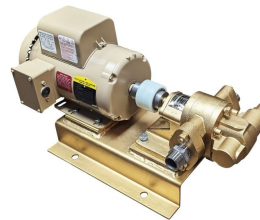

Industrial 15GPM with Bypass