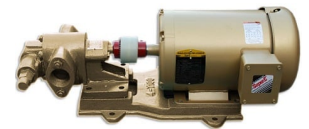

100GPM OIL AND DIESEL PUMP - GAS ENGINE

SKU: N/A

Price: ~~\$4,700.00~~ \$4,465.00

Add to Cart

Move Oil Fast — Up to 125 GPM!

Our rugged gas-powered oil transfer pump is built for speed, power, and reliability. Perfect for moving oil, diesel, biodiesel, or waste oil at lightning pace.

Fluid	Diesel or Light Oils
Voltage	Gas

PRODUCT DESCRIPTION

Heavy-Duty Gas Powered Oil Transfer Pump

Move oil, diesel, biodiesel, or waste oil at **lightning-fast speeds** with our rugged, gas-powered transfer pump. Built for industrial performance and portability, this powerhouse delivers up to **125 GPM**—making it perfect for high-volume transfers or use in custom **filtration skids** with bag filters.

Designed for reliability, durability, and serious flow. You won't be disappointed—this is **the best small transfer pump on the market.**

Features & Specifications:

- **Flow Rate:** 60–125 GPM
- **Engine:** 24 HP V-Twin, 2-cylinder gasoline engine
- **Start Type:** Electric start (battery not included)
- **Fuel System:** Engine does not include a built-in fuel tank
- **Pressure Relief:** Factory set to 90 PSI
- **Connections:** 2" NPT inlet and outlet
- **Hose Requirements:** Minimum 2" hose (3" recommended for diesel or oil)
- **Optional Power:** Available with 3-phase electric motor
- **Weight:** 215 lbs net / 300 lbs shipping
- **Shipping:** Ships via motor freight

RELATED PRODUCTS

12V Oil Pump 1/2HP

480V Oil Pump at 7GPM

Industrial 15GPM with Bypass

Industrial Oil Transfer Pump - 25GPM - Single Phase

Since 2009, we have been supplying portable and stationary pumps for moving all types of oil. Oil cleaning centrifuges are also important tools to re-use oil as fuel or lubricant.