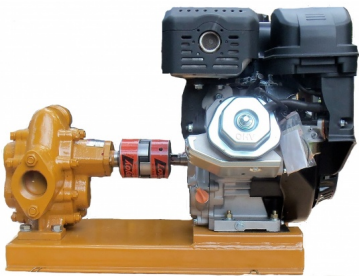

100GPM OIL AND DIESEL PUMP - GAS ENGINE

SKU: N/A

Price: ~~\$4,700.00~~ \$4,465.00

Add to Cart

Move Oil Fast — Up to 125 GPM!

Our rugged gas-powered oil transfer pump is built for speed, power, and reliability. Perfect for moving oil, diesel, biodiesel, or waste oil at lightning pace.

Use it standalone or pair with bag filters to create a **portable filtration skid**.

Electric start, 24 HP twin-cylinder engine

Categories: [Diesel Pumps](#), [Light Oil Pumps](#) |

SPECIFICATIONS

Speed	60GPM
-------	-------

Fluid	Diesel or Light Oils
Voltage	Gas

PRODUCT DESCRIPTION

Heavy-Duty Gas Powered Oil Transfer Pump

Move oil, diesel, biodiesel, or waste oil at **lightning-fast speeds** with our rugged, gas-powered transfer pump. Built for industrial performance and portability, this powerhouse delivers up to **125 GPM**—making it perfect for high-volume transfers or use in custom **filtration skids** with bag filters.

Designed for reliability, durability, and serious flow. You won't be disappointed—this is **the best small transfer pump on the market.**

Features & Specifications:

- **Flow Rate:** 60–125 GPM
- **Engine:** 24 HP V-Twin, 2-cylinder gasoline engine
- **Start Type:** Electric start (battery not included)
- **Fuel System:** Engine does not include a built-in fuel tank
- **Pressure Relief:** Factory set to 90 PSI
- **Connections:** 2" NPT inlet and outlet
- **Hose Requirements:** Minimum 2" hose (3" recommended for diesel or oil)
- **Optional Power:** Available with 3-phase electric motor
- **Weight:** 215 lbs net / 300 lbs shipping
- **Shipping:** Ships via motor freight