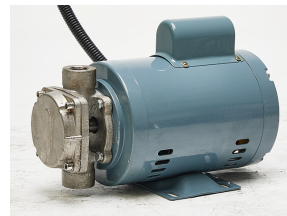

100GPM OIL AND DIESEL PUMP - GAS ENGINE

SKU: N/A

Price: ~~\$4,700.00~~ \$4,465.00

Add to Cart

Move Oil Fast — Up to 125 GPM!

Our rugged gas-powered oil transfer pump is built for speed, power, and reliability. Perfect for moving oil, diesel, biodiesel, or waste oil at lightning pace.

Fluid	Diesel or Light Oils
Voltage	Gas

PRODUCT DESCRIPTION

Heavy-Duty Gas Powered Oil Transfer Pump

Move oil, diesel, biodiesel, or waste oil at **lightning-fast speeds** with our rugged, gas-powered transfer pump. Built for industrial performance and portability, this powerhouse delivers up to **125 GPM**—making it perfect for high-volume transfers or use in custom **filtration skids** with bag filters.

Designed for reliability, durability, and serious flow. You won't be disappointed—this is **the best small transfer pump on the market.**

Features & Specifications:

- **Flow Rate:** 60–125 GPM
- **Engine:** 24 HP V-Twin, 2-cylinder gasoline engine
- **Start Type:** Electric start (battery not included)
- **Fuel System:** Engine does not include a built-in fuel tank
- **Pressure Relief:** Factory set to 90 PSI
- **Connections:** 2" NPT inlet and outlet
- **Hose Requirements:** Minimum 2" hose (3" recommended for diesel or oil)
- **Optional Power:** Available with 3-phase electric motor
- **Weight:** 215 lbs net / 300 lbs shipping
- **Shipping:** Ships via motor freight

RELATED PRODUCTS

12V Oil Pump 1/2HP

**230V Oil Pump
25GPM - 2HP**

**Fryer Oil Circulation
Pump - Stainless**

24V Oil Pump 3/4HP

Since 2009, we have been supplying portable and stationary pumps for moving all types of oil. Oil cleaning centrifuges are also important tools to re-use oil as fuel or lubricant.