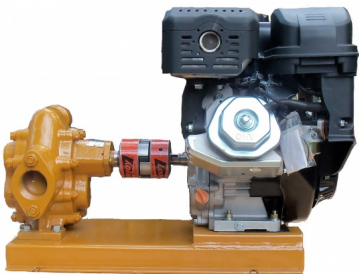

### Move Oil Fast — Up to 125 GPM!

Our rugged gas-powered oil transfer pump is built for speed, power, and reliability. Perfect for moving oil, diesel, biodiesel, or waste oil at lightning pace.

Use it standalone or pair with bag filters to create a **portable filtration skid**.

**Electric start, 24 HP twin-cylinder engine**

Categories: [Diesel Pumps](#), [Light Oil Pumps](#) |

### Heavy-Duty Gas Powered Oil Transfer Pump

Move oil, diesel, biodiesel, or waste oil at **lightning-fast speeds** with our rugged, gas-powered transfer pump. Built for industrial performance and portability, this powerhouse delivers up to **125 GPM**—making it perfect for high-volume transfers or use in custom **filtration skids** with bag filters.

#### Features & Specifications:

- **Flow Rate:** 60–125 GPM
- **Engine:** 24 HP V-Twin, 2-cylinder gasoline engine
- **Start Type:** Electric start (battery not included)
- **Fuel System:** Engine does not include a built-in fuel tank
- **Pressure Relief:** Factory set to 90 PSI
- **Connections:** 2" NPT inlet and outlet
- **Hose Requirements:** Minimum 2" hose (3" recommended for diesel or oil)
- **Optional Power:** Available with 3-phase electric motor
- **Weight:** 215 lbs net / 300 lbs shipping
- **Shipping:** Ships via motor freight