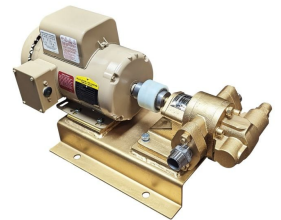

Industrial 15GPM with Bypass

Since 2009, we have been supplying portable and stationary pumps for moving all types of oil. Oil cleaning centrifuges are also important tools to re-use oil as fuel or lubricant.

Contact Us:

2121 Natomas Crossing STE 200-218

Sacramento, CA 95835

1-888-959-9311

info@alternativefuelmecca.com