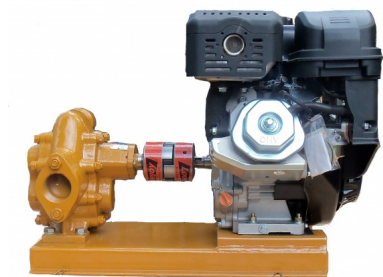

100GPM OIL AND DIESEL PUMP - GAS ENGINE

SKU: N/A

Price: ~~\$4,700.00~~ \$4,465.00

Add to Cart

Move Oil Fast — Up to 125 GPM!

Our rugged gas-powered oil transfer pump is built for speed, power, and reliability. Perfect for moving oil, diesel, biodiesel, or waste oil at lightning pace.

Use it standalone or pair with bag filters to create a **portable filtration skid**.

Electric start, 24 HP twin-cylinder engine

Categories: [Diesel Pumps](#), [Light Oil Pumps](#) |

SPECIFICATIONS

Speed	60GPM
-------	-------

Fluid	Diesel or Light Oils
Voltage	Gas

PRODUCT DESCRIPTION

Heavy-Duty Gas Powered Oil Transfer Pump

Move oil, diesel, biodiesel, or waste oil at **lightning-fast speeds** with our rugged, gas-powered transfer pump. Built for industrial performance and portability, this powerhouse delivers up to **125 GPM**—making it perfect for high-volume transfers or use in custom **filtration skids** with bag filters.

Designed for reliability, durability, and serious flow. You won't be disappointed—this is **the best small transfer pump on the market.**

Features & Specifications:

- **Flow Rate:** 60–125 GPM
- **Engine:** 24 HP V-Twin, 2-cylinder gasoline engine
- **Start Type:** Electric start (battery not included)
- **Fuel System:** Engine does not include a built-in fuel tank
- **Pressure Relief:** Factory set to 90 PSI
- **Connections:** 2" NPT inlet and outlet
- **Hose Requirements:** Minimum 2" hose (3" recommended for diesel or oil)
- **Optional Power:** Available with 3-phase electric motor
- **Weight:** 215 lbs net / 300 lbs shipping
- **Shipping:** Ships via motor freight