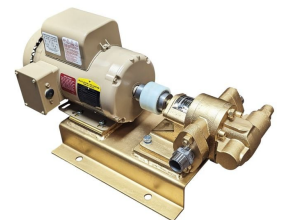

Industrial 8GPM with Bypass

Since 2009, we have been supplying portable and stationary pumps for moving all types of oil. Oil cleaning centrifuges are also important tools to re-use oil as fuel or lubricant.

Contact Us:

2121 Natomas Crossing STE 200-218

Sacramento, CA 95835

1-888-959-9311

info@alternativefuelmecca.com