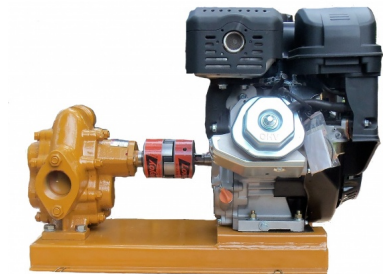

100GPM OIL AND DIESEL PUMP - GAS ENGINE

SKU: N/A

Price: ~~\$4,700.00~~ \$4,465.00

Add to Cart

Move Oil Fast — Up to 125 GPM!

Our rugged gas-powered oil transfer pump is built for speed, power, and reliability. Perfect for moving oil, diesel, biodiesel, or waste oil at lightning pace.

Use it standalone or pair with bag filters to create a **portable filtration skid**.

Electric start, 24 HP twin-cylinder engine

Categories: [Diesel Pumps](#), [Light Oil Pumps](#) |

SPECIFICATIONS

Speed	60GPM
-------	-------

Fluid	Diesel or Light Oils
Voltage	Gas

PRODUCT DESCRIPTION

Heavy-Duty Gas Powered Oil Transfer Pump

Move oil, diesel, biodiesel, or waste oil at **lightning-fast speeds** with our rugged, gas-powered transfer pump. Built for industrial performance and portability, this powerhouse delivers up to **125 GPM**—making it perfect for high-volume transfers or use in custom **filtration skids** with bag filters.

Designed for reliability, durability, and serious flow. You won't be disappointed—this is **the best small transfer pump on the market.**

Features & Specifications:

- **Flow Rate:** 60–125 GPM
- **Engine:** 24 HP V-Twin, 2-cylinder gasoline engine
- **Start Type:** Electric start (battery not included)
- **Fuel System:** Engine does not include a built-in fuel tank
- **Pressure Relief:** Factory set to 90 PSI
- **Connections:** 2" NPT inlet and outlet
- **Hose Requirements:** Minimum 2" hose (3" recommended for diesel or oil)
- **Optional Power:** Available with 3-phase electric motor
- **Weight:** 215 lbs net / 300 lbs shipping
- **Shipping:** Ships via motor freight