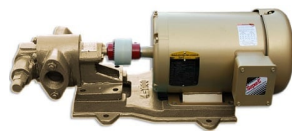

Industrial Oil Transfer Pump - 25GPM - Single Phase