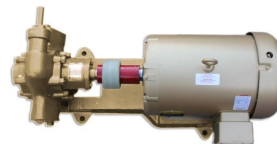

Industrial Oil Transfer Pump - 60GPM