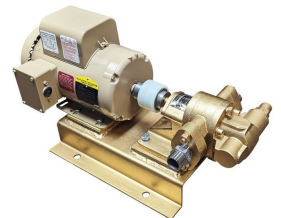

100GPM OIL AND DIESEL PUMP - GAS ENGINE

SKU: N/A

Price: ~~\$4,700.00~~ \$4,465.00

Add to Cart

Move Oil Fast — Up to 125 GPM!

Our rugged gas-powered oil transfer pump is built for speed, power, and reliability. Perfect for moving oil, diesel, biodiesel, or waste oil at lightning pace.

Fluid	Diesel or Light Oils
Voltage	Gas

PRODUCT DESCRIPTION

Heavy-Duty Gas Powered Oil Transfer Pump

Move oil, diesel, biodiesel, or waste oil at **lightning-fast speeds** with our rugged, gas-powered transfer pump. Built for industrial performance and portability, this powerhouse delivers up to **125 GPM**—making it perfect for high-volume transfers or use in custom **filtration skids** with bag filters.

Designed for reliability, durability, and serious flow. You won't be disappointed—this is **the best small transfer pump on the market.**

Features & Specifications:

- **Flow Rate:** 60–125 GPM
- **Engine:** 24 HP V-Twin, 2-cylinder gasoline engine
- **Start Type:** Electric start (battery not included)
- **Fuel System:** Engine does not include a built-in fuel tank
- **Pressure Relief:** Factory set to 90 PSI
- **Connections:** 2" NPT inlet and outlet
- **Hose Requirements:** Minimum 2" hose (3" recommended for diesel or oil)
- **Optional Power:** Available with 3-phase electric motor
- **Weight:** 215 lbs net / 300 lbs shipping
- **Shipping:** Ships via motor freight

RELATED PRODUCTS

**480V Oil Pump
25GPM**

**Industrial 8GPM with
Bypass**

**Industrial Oil
Transfer Pump -
25GPM - Single Phase**

**Industrial 15GPM
with Bypass**

Since 2009, we have been supplying portable and stationary pumps for moving all types of oil. Oil cleaning centrifuges are also important tools to re-use oil as fuel or lubricant.