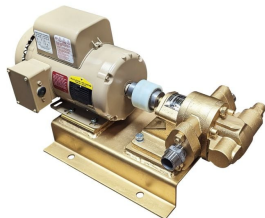

**Industrial 8GPM with
Bypass**