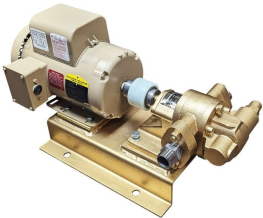

RELATED PRODUCTS

Industrial 15GPM with Bypass