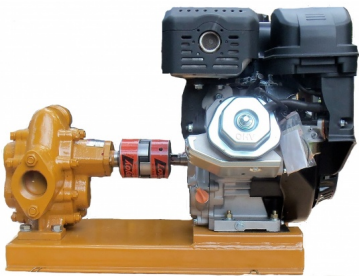

### Move Oil Fast — Up to 125 GPM!

Our rugged gas-powered oil transfer pump is built for speed, power, and reliability. Perfect for moving oil, diesel, biodiesel, or waste oil at lightning pace.

Use it standalone or pair with bag filters to create a **portable filtration skid**.

**Electric start, 24 HP twin-cylinder engine**

Categories: [Diesel Pumps](#), [Light Oil Pumps](#) |

## SPECIFICATIONS

Speed	60GPM
-------	-------

<b>Fluid</b>	Diesel or Light Oils
<b>Voltage</b>	Gas

**PRODUCT DESCRIPTION**

**Heavy-Duty Gas Powered Oil Transfer Pump**

Move oil, diesel, biodiesel, or waste oil at **lightning-fast speeds** with our rugged, gas-powered transfer pump. Built for industrial performance and portability, this powerhouse delivers up to **125 GPM**—making it perfect for high-volume transfers or use in custom **filtration skids** with bag filters.

Designed for reliability, durability, and serious flow. You won't be disappointed—this is **the best small transfer pump on the market.**

**Features & Specifications:**

- **Flow Rate:** 60–125 GPM
- **Engine:** 24 HP V-Twin, 2-cylinder gasoline engine
- **Start Type:** Electric start (battery not included)
- **Fuel System:** Engine does not include a built-in fuel tank
- **Pressure Relief:** Factory set to 90 PSI
- **Connections:** 2" NPT inlet and outlet
- **Hose Requirements:** Minimum 2" hose (3" recommended for diesel or oil)
- **Optional Power:** Available with 3-phase electric motor
- **Weight:** 215 lbs net / 300 lbs shipping
- **Shipping:** Ships via motor freight