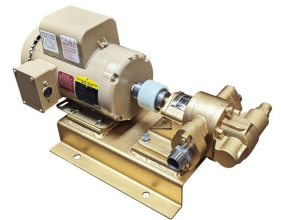

100GPM OIL AND DIESEL PUMP - GAS ENGINE

SKU: N/A

Price: ~~\$4,700.00~~ \$4,465.00

Add to Cart

Move Oil Fast — Up to 125 GPM!

Our rugged gas-powered oil transfer pump is built for speed, power, and reliability. Perfect for moving oil, diesel, biodiesel, or waste oil at lightning pace.

Fluid	Diesel or Light Oils
Voltage	Gas

PRODUCT DESCRIPTION

Heavy-Duty Gas Powered Oil Transfer Pump

Move oil, diesel, biodiesel, or waste oil at **lightning-fast speeds** with our rugged, gas-powered transfer pump. Built for industrial performance and portability, this powerhouse delivers up to **125 GPM**—making it perfect for high-volume transfers or use in custom **filtration skids** with bag filters.

Designed for reliability, durability, and serious flow. You won't be disappointed—this is **the best small transfer pump on the market.**

Features & Specifications:

- **Flow Rate:** 60–125 GPM
- **Engine:** 24 HP V-Twin, 2-cylinder gasoline engine
- **Start Type:** Electric start (battery not included)
- **Fuel System:** Engine does not include a built-in fuel tank
- **Pressure Relief:** Factory set to 90 PSI
- **Connections:** 2" NPT inlet and outlet
- **Hose Requirements:** Minimum 2" hose (3" recommended for diesel or oil)
- **Optional Power:** Available with 3-phase electric motor
- **Weight:** 215 lbs net / 300 lbs shipping
- **Shipping:** Ships via motor freight

RELATED PRODUCTS

24GPM 12V Oil Transfer Pump

230V 3 Phase Oil Pump 12GPM - 1HP

Industrial 8GPM with Bypass

Industrial 10GPM with Bypass 480V

Since 2009, we have been supplying portable and stationary pumps for moving all types of oil. Oil cleaning centrifuges are also important tools to re-use oil as fuel or lubricant.