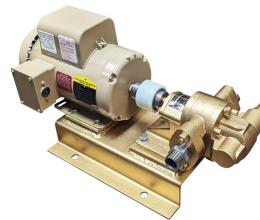

Industrial 8GPM with Bypass