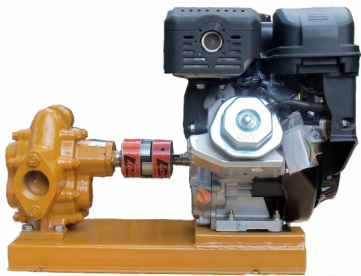

100GPM OIL AND DIESEL PUMP - GAS ENGINE

SKU: N/A

Price: \$4,700.00

Add to Cart

Move Oil Fast — Up to 125 GPM!

Our rugged gas-powered oil transfer pump is built for speed, power, and reliability. Perfect for moving oil, diesel, biodiesel, or waste oil at lightning pace.

Use it standalone or pair with bag filters to create a **portable filtration skid**.

Electric start, 24 HP twin-cylinder engine

Categories: [Diesel Pumps](#), [Light Oil Pumps](#) |

SPECIFICATIONS

Speed	60GPM
-------	-------

Fluid	Diesel or Light Oils
Voltage	Gas

PRODUCT DESCRIPTION

Heavy-Duty Gas Powered Oil Transfer Pump

Move oil, diesel, biodiesel, or waste oil at **lightning-fast speeds** with our rugged, gas-powered transfer pump. Built for industrial performance and portability, this powerhouse delivers up to **125 GPM**—making it perfect for high-volume transfers or use in custom **filtration skids** with bag filters.

Designed for reliability, durability, and serious flow. You won't be disappointed—this is **the best small transfer pump on the market.**

Features & Specifications:

- **Flow Rate:** 60–125 GPM
- **Engine:** 24 HP V-Twin, 2-cylinder gasoline engine
- **Start Type:** Electric start (battery not included)
- **Fuel System:** Engine does not include a built-in fuel tank
- **Pressure Relief:** Factory set to 90 PSI
- **Connections:** 2" NPT inlet and outlet
- **Hose Requirements:** Minimum 2" hose (3" recommended for diesel or oil)
- **Optional Power:** Available with 3-phase electric motor
- **Weight:** 215 lbs net / 300 lbs shipping
- **Shipping:** Ships via motor freight