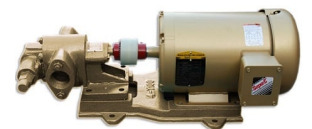

100GPM OIL AND DIESEL PUMP - GAS ENGINE

SKU: N/A

Price: \$4,700.00

Add to Cart

Move Oil Fast — Up to 125 GPM!

Our rugged gas-powered oil transfer pump is built for speed, power, and reliability. Perfect for moving oil, diesel, biodiesel, or waste oil at lightning pace.

Fluid	Diesel or Light Oils
Voltage	Gas

PRODUCT DESCRIPTION

Heavy-Duty Gas Powered Oil Transfer Pump

Move oil, diesel, biodiesel, or waste oil at **lightning-fast speeds** with our rugged, gas-powered transfer pump. Built for industrial performance and portability, this powerhouse delivers up to **125 GPM**—making it perfect for high-volume transfers or use in custom **filtration skids** with bag filters.

Designed for reliability, durability, and serious flow. You won't be disappointed—this is **the best small transfer pump on the market.**

Features & Specifications:

- **Flow Rate:** 60–125 GPM
- **Engine:** 24 HP V-Twin, 2-cylinder gasoline engine
- **Start Type:** Electric start (battery not included)
- **Fuel System:** Engine does not include a built-in fuel tank
- **Pressure Relief:** Factory set to 90 PSI
- **Connections:** 2" NPT inlet and outlet
- **Hose Requirements:** Minimum 2" hose (3" recommended for diesel or oil)
- **Optional Power:** Available with 3-phase electric motor
- **Weight:** 215 lbs net / 300 lbs shipping
- **Shipping:** Ships via motor freight

RELATED PRODUCTS

Industrial 10GPM with Bypass 480V

Fryer Oil Circulation Pump - Stainless

230V 3 Phase Oil Pump 12GPM - 1HP

Industrial Oil Transfer Pump - 25GPM - Single Phase

Since 2009, we have been supplying portable and stationary pumps for moving all types of oil. Oil cleaning centrifuges are also important tools to re-use oil as fuel or lubricant.