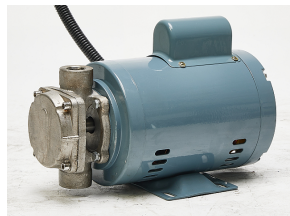

100GPM OIL AND DIESEL PUMP - GAS ENGINE

SKU: N/A

Price: \$4,700.00

Add to Cart

Move Oil Fast — Up to 125 GPM!

Our rugged gas-powered oil transfer pump is built for speed, power, and reliability. Perfect for moving oil, diesel, biodiesel, or waste oil at lightning pace.

Fluid	Diesel or Light Oils
Voltage	Gas

PRODUCT DESCRIPTION

Heavy-Duty Gas Powered Oil Transfer Pump

Move oil, diesel, biodiesel, or waste oil at **lightning-fast speeds** with our rugged, gas-powered transfer pump. Built for industrial performance and portability, this powerhouse delivers up to **125 GPM**—making it perfect for high-volume transfers or use in custom **filtration skids** with bag filters.

Designed for reliability, durability, and serious flow. You won't be disappointed—this is **the best small transfer pump on the market.**

Features & Specifications:

- **Flow Rate:** 60–125 GPM
- **Engine:** 24 HP V-Twin, 2-cylinder gasoline engine
- **Start Type:** Electric start (battery not included)
- **Fuel System:** Engine does not include a built-in fuel tank
- **Pressure Relief:** Factory set to 90 PSI
- **Connections:** 2" NPT inlet and outlet
- **Hose Requirements:** Minimum 2" hose (3" recommended for diesel or oil)
- **Optional Power:** Available with 3-phase electric motor
- **Weight:** 215 lbs net / 300 lbs shipping
- **Shipping:** Ships via motor freight

RELATED PRODUCTS

Industrial 10GPM with Bypass 480V

Fryer Oil Circulation Pump - Stainless

230V 3 Phase Oil Pump 12GPM - 1HP

Industrial Oil Transfer Pump - 25GPM - Single Phase

Since 2009, we have been supplying portable and stationary pumps for moving all types of oil. Oil cleaning centrifuges are also important tools to re-use oil as fuel or lubricant.