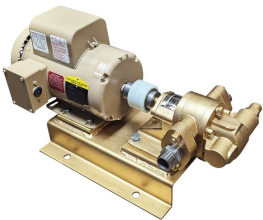

RELATED PRODUCTS

Industrial 10GPM with Bypass 480V