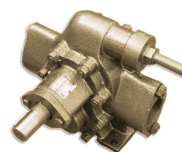

12V OIL PUMP 3/4HP

SKU: 12v1800h-34

Price: ~~\$1,095.00~~ \$1,040.25

Add to Cart

Categories: [12v - 24v Pumps](#), [Diesel Pumps](#), [Glycol Pumps](#), [Heavy Oil Pumps](#), [Light Oil Pumps](#), [Oil Transfer Pumps](#) |

SPECIFICATIONS

Weight	50 lbs
Dimensions	20 x 14 x 16 in
Fluid	Diesel or Light Oils
Speed	12GPM, 25GPM
Voltage	12V

RELATED PRODUCTS

**25GPM Industrial
Pumphead Only**

**Super HD Heavy Oil
Transfer Pump**

**Oil Pump Hose Kit -
1.25 Inch**