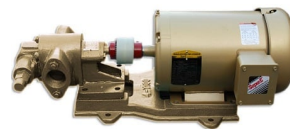

14MM SHAFT COUPLING

SKU: 14c

Price: ~~\$16.00~~ \$15.20

Add to Cart

Categories: [Oil Transfer Pumps](#) |

SPECIFICATIONS

RELATED PRODUCTS

Food Grade Stainless Oil Circulating Pump 2GPM

25GPM Portable Oil Transfer Pump - Massive Gears

Industrial Oil Transfer Pump - 25GPM -3 Phase

Stainless Steel 12GPM Oil Transfer Pump

Since 2009, we have been supplying portable and stationary pumps for moving all types of oil. Oil cleaning centrifuges are also important tools to re-use oil as fuel or lubricant.