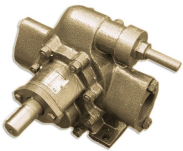

14MM SHAFT COUPLING

SKU: 14c

Price: ~~\$16.00~~ \$15.20

Add to Cart

Categories: [Oil Transfer Pumps](#) |

SPECIFICATIONS

RELATED PRODUCTS

25GPM Industrial Pumphead Only

7.5HP VFD for 60GPM Pump Outdoor

25GPM Portable Oil Transfer Pump - Massive Gears

480V Oil Pump at 12GPM

Since 2009, we have been supplying portable and stationary pumps for moving all types of oil. Oil cleaning centrifuges are also important tools to re-use oil as fuel or lubricant.