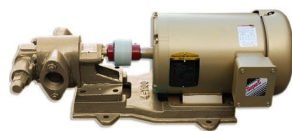

14MM SHAFT COUPLING

SKU: 14c

Price: ~~\$16.00~~ \$15.20

Add to Cart

Categories: [Oil Transfer Pumps](#) |

SPECIFICATIONS

RELATED PRODUCTS

**Stainless Steel
25GPM Oil Transfer
Pump**

**Industrial Oil
Transfer Pump -
25GPM -3 Phase**

**Industrial Oil
Transfer Pump -
60GPM**

**7.5HP VFD for 60GPM
Pump Outdoor**

Since 2009, we have been supplying portable and stationary pumps for moving all types of oil. Oil cleaning centrifuges are also important tools to re-use oil as fuel or lubricant.