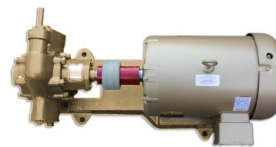

14MM SHAFT COUPLING

SKU: 14c

Price: ~~\$16.00~~ \$15.20

Add to Cart

Categories: [Oil Transfer Pumps](#) |

SPECIFICATIONS

RELATED PRODUCTS

**Stainless Steel
25GPM Oil Transfer
Pump**

**Industrial Oil
Transfer Pump -
25GPM -3 Phase**

**Industrial Oil
Transfer Pump -
60GPM**

**7.5HP VFD for 60GPM
Pump Outdoor**

Since 2009, we have been supplying portable and stationary pumps for moving all types of oil. Oil cleaning centrifuges are also important tools to re-use oil as fuel or lubricant.