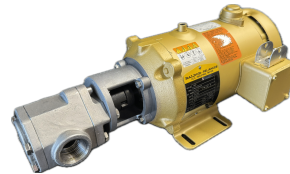

## 14MM SHAFT COUPLING

SKU: 14c

Price: ~~\$16.00~~ \$15.20

Add to Cart

Categories: [Oil Transfer Pumps](#) |

## RELATED PRODUCTS

**Portable Pump Shaft Seal**

**Food Grade Stainless Oil Circulating Pump 2GPM**

**Stainless Steel 12GPM Oil Transfer Pump**

**Stainless Food Grade Pump 5GPM**

Since 2009, we have been supplying portable and stationary pumps for moving all types of oil. Oil cleaning centrifuges are also important tools to re-use oil as fuel or lubricant.