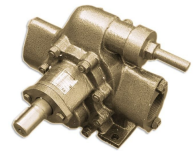

14MM SHAFT COUPLING

SKU: 14c

Price: ~~\$16.00~~ \$15.20

Add to Cart

Categories: [Oil Transfer Pumps](#) |

SPECIFICATIONS

RELATED PRODUCTS

7.5HP VFD for 60GPM Pump Indoor

Industrial Oil Transfer Pump - 25GPM - Single Phase

Industrial Oil Transfer Pump - 25GPM - 3 Phase

25GPM Industrial Pumphead Only

Since 2009, we have been supplying portable and stationary pumps for moving all types of oil. Oil cleaning centrifuges are also important tools to re-use oil as fuel or lubricant.