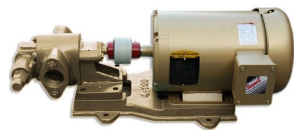

14MM SHAFT COUPLING

SKU: 14c

Price: ~~\$16.00~~ \$15.20

Add to Cart

Categories: [Oil Transfer Pumps](#) |

SPECIFICATIONS

RELATED PRODUCTS

7.5HP VFD for 60GPM Pump Indoor

Industrial Oil Transfer Pump - 25GPM - Single Phase

Industrial Oil Transfer Pump - 25GPM - 3 Phase

25GPM Industrial Pumphead Only

Since 2009, we have been supplying portable and stationary pumps for moving all types of oil. Oil cleaning centrifuges are also important tools to re-use oil as fuel or lubricant.