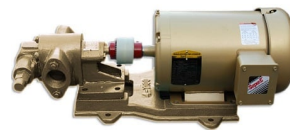

14MM SHAFT COUPLING

SKU: 14c

Price: ~~\$16.00~~ \$15.20

Add to Cart

Categories: [Oil Transfer Pumps](#) |

SPECIFICATIONS

RELATED PRODUCTS

7.5HP VFD for 60GPM Pump Indoor

Industrial Oil Transfer Pump - 25GPM - Single Phase

Industrial Oil Transfer Pump - 25GPM - 3 Phase

25GPM Industrial Pumphead Only

Since 2009, we have been supplying portable and stationary pumps for moving all types of oil. Oil cleaning centrifuges are also important tools to re-use oil as fuel or lubricant.