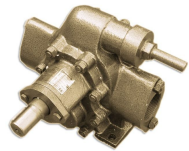

14MM SHAFT COUPLING

SKU: 14c

Price: ~~\$16.00~~ \$15.20

[Add to Cart](#)

Categories: [Oil Transfer Pumps](#) |

SPECIFICATIONS

RELATED PRODUCTS

Portable Pumphead Replacement Gasket

25GPM Industrial Pumphead Only

24GPM 12V Oil Transfer Pump

7.5HP VFD for 60GPM Pump Indoor

Since 2009, we have been supplying portable and stationary pumps for moving all types of oil. Oil cleaning centrifuges are also important tools to re-use oil as fuel or lubricant.