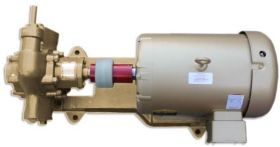

14MM SHAFT COUPLING

SKU: 14c

Price: ~~\$16.00~~ \$15.20

Add to Cart

Categories: [Oil Transfer Pumps](#) |

SPECIFICATIONS

RELATED PRODUCTS

Industrial Oil Transfer Pump - 60GPM

Oil Pump Hose Kit - 1.25 Inch

Industrial Oil Transfer Pump - 25GPM - Single Phase

HD Portable Oil Transfer Pump - Massive Gears

Since 2009, we have been supplying portable and stationary pumps for moving all types of oil. Oil cleaning centrifuges are also important tools to re-use oil as fuel or lubricant.