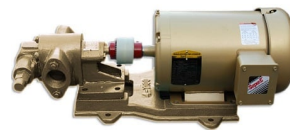

14MM SHAFT COUPLING

SKU: 14c

Price: ~~\$16.00~~ \$15.20

Add to Cart

Categories: [Oil Transfer Pumps](#) |

SPECIFICATIONS

RELATED PRODUCTS

Industrial Oil Transfer Pump - 60GPM

Oil Pump Hose Kit - 1.25 Inch

Industrial Oil Transfer Pump - 25GPM - Single Phase

HD Portable Oil Transfer Pump - Massive Gears

Since 2009, we have been supplying portable and stationary pumps for moving all types of oil. Oil cleaning centrifuges are also important tools to re-use oil as fuel or lubricant.