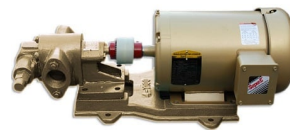

14MM SHAFT COUPLING

SKU: 14c

Price: ~~\$16.00~~ \$15.20

[Add to Cart](#)

Categories: [Oil Transfer Pumps](#) |

SPECIFICATIONS

RELATED PRODUCTS

HD Portable Oil Transfer Pump - Massive Gears

230V Oil Pump 25GPM - 2HP

Industrial Oil Transfer Pump - 25GPM -3 Phase

Portable Pump Shaft Seal

Since 2009, we have been supplying portable and stationary pumps for moving all types of oil. Oil cleaning centrifuges are also important tools to re-use oil as fuel or lubricant.