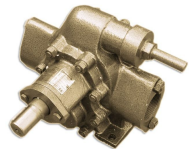

14MM SHAFT COUPLING

SKU: 14c

Price: ~~\$16.00~~ \$15.20

Add to Cart

Categories: [Oil Transfer Pumps](#) |

SPECIFICATIONS

RELATED PRODUCTS

Industrial Oil Transfer Pump - 25GPM - Single Phase

25GPM Industrial Pumphead Only

480V Oil Pump at 12GPM

Super HD Heavy Oil Transfer Pump

Since 2009, we have been supplying portable and stationary pumps for moving all types of oil. Oil cleaning centrifuges are also important tools to re-use oil as fuel or lubricant.