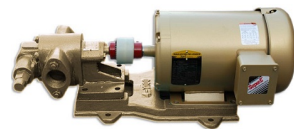

## 14MM SHAFT COUPLING

SKU: 14c

Price: ~~\$16.00~~ \$15.20

Add to Cart

Categories: [Oil Transfer Pumps](#) |

## RELATED PRODUCTS

**Portable Pump Shaft Seal**

**Industrial Oil Transfer Pump - 25GPM - Single Phase**

**25GPM Portable Oil Transfer Pump - Massive Gears**

**7.5HP VFD for 60GPM Pump Outdoor**

Since 2009, we have been supplying portable and stationary pumps for moving all types of oil. Oil cleaning centrifuges are also important tools to re-use oil as fuel or lubricant.