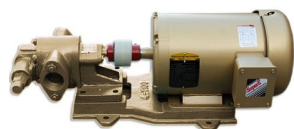

1HP VFD FOR 12GPM PUMP - SWITCHED OUTDOOR

SKU: 1vfdout

Price: ~~\$645.00~~ \$612.75

Add to Cart

Categories: [Misc. Pump Products](#) |

SPECIFICATIONS

| | |
|--------|--------|
| Weight | 10 lbs |
|--------|--------|

RELATED PRODUCTS

**12V Cables with
Alligator Clamps**

**Industrial Oil
Transfer Pump -
25GPM - Single Phase**

**Stainless Steel
12GPM Oil Transfer
Pump Head**

**2HP VFD for Pump -
Switched Outdoor**

Since 2009, we have been supplying portable and stationary pumps for moving all types of oil. Oil cleaning centrifuges are also important tools to re-use oil as fuel or lubricant.