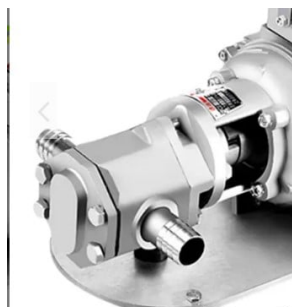

1HP VFD FOR 12GPM PUMP - SWITCHED OUTDOOR

SKU: 1vfdout

Price: ~~\$645.00~~ \$612.75

Add to Cart

Categories: [Misc. Pump Products](#) |

SPECIFICATIONS

Weight	10 lbs
--------	--------

RELATED PRODUCTS

**1.5HP ABB ACS 150
VFD**

**Stainless Steel
12GPM Oil Transfer
Pump Head**

**2HP VFD for Pump -
Switched Outdoor**

**3HP VFD for 25GPM
Pump Indoor**

Since 2009, we have been supplying portable and stationary pumps for moving all types of oil. Oil cleaning centrifuges are also important tools to re-use oil as fuel or lubricant.